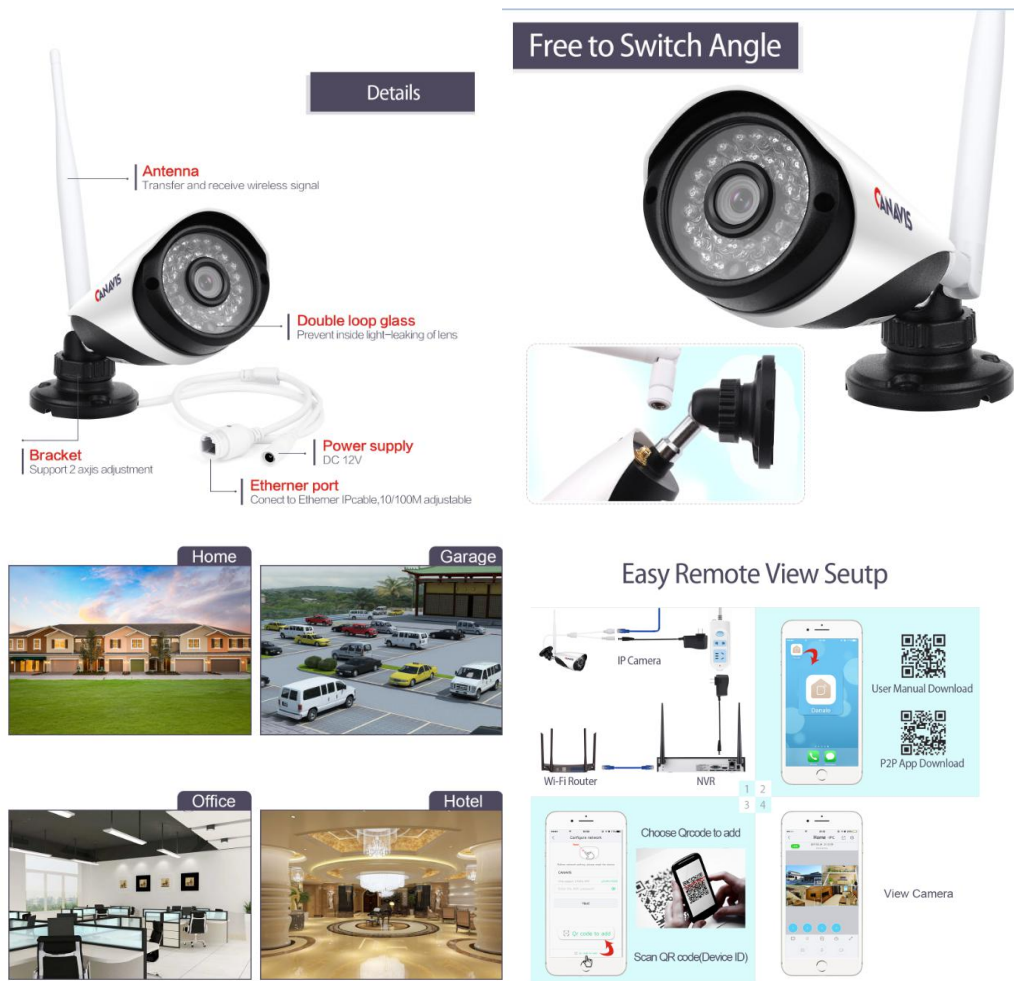

System Model Name: CA-WL8CH672IP1M / CA-WL8CH672IP1.3M / CA-WL8CH672IP2M

Key Features

* No hassle for connection

No need wires for signal transmission. Just plug in cameras to a nearby power source, you'll be able to monitor what is happening around your house.

* Intelligent Recording

You can set up specific time recording, motion detection recording or alarm recording for saving hard drive storage.

* Smart Notification Alerts

System will send push alerts to your cellphone app or email when unexpected motions are detected. You can customize motion detection area and schedule the time period for receiving alerts.

* Remote Viewing & Multiple users

You can remote view live videos with a smartphone, iPad, PC and HD TV(Support IOS and Android system). And you can also share this system videos to your family members.

* Whole*day Monitoring

36pcs of infrared LEDs and its high-sensitivity illumination sensor, ensure system's image super clear even at night, monitoring your house 24 hours/day.